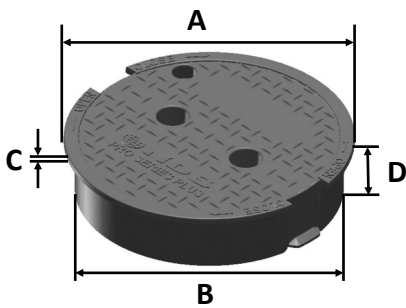

## 311BCW

Series: Pro-Spec™ Series

Material: HDPE

Box Color: Black

Lid Color: Green

Lid Marking: Water

Box Weight: 2.99 lbs

Lid Weight: 1.21 lbs

Total Weight: 4.20 lbs

Load rating:

Pedestrian & lawn care equipment

Box includes 3/8"-16 brass nut

**Made in USA**

**Made from 100% recycled materials**

Lid Dimensions	
A. Top diameter	9 3/4"
B. Bottom diameter	9 1/16"
C. Rim thickness	1/4"
D. Overall height	2 3/16"

Box Dimensions	
A. Top inside diameter	9 3/16"
B. Top outside diameter	10 1/4"
C. Bottom inside diameter	11 1/2"
D. Bottom outside diameter	12 3/4"
E. Height	10"