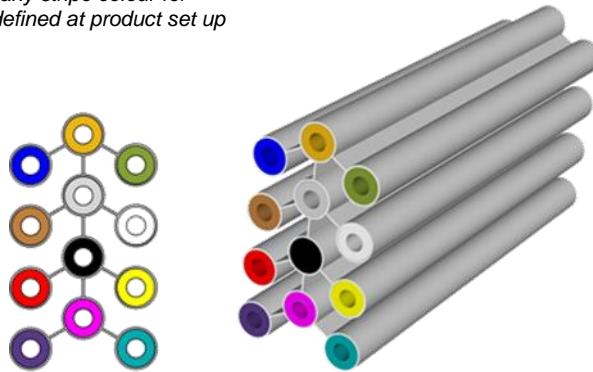

Cable Proposal CP3748

Issue C: 01/10/2020

Page 1 of 1

FibreFlow WEBFLEX 12-WAY DBMF 7/4MM

Microduct, sheath and any stripe colour for illustration only, to be defined at product set up

Product Overview

Application:

This product is metal free and designed for direct burial installation into suitably prepared ground. Ideally suited to narrow trench installation. Due to the nature of the product being flexible the dimensions stated below are nominal.

Overall:

Product Height	41.4mm
Product Width	25.0mm
Product Weight	488g/m
Colour	Natural
Metal Free	Yes
Minimum Bend Radius <small>(Note 4)</small>	19D
Maximum Tensile Load	3500N

Microducts:

Primary Microduct(s)	12x 7/4mm, HDPE, low friction liner, smooth blue #1, orange #1, green #1, brown #1, grey #1, white #1, red #1, black #1, yellow #1, violet #1, pink #1, aqua #1.
----------------------	---

Construction:

Outer Sheath	LDPE, natural, 0.5mm thick
--------------	----------------------------

Note 1: Diameters and thicknesses are measured to nearest 0.1mm.

Note 2: All dimensions and weight are 'nominal'.